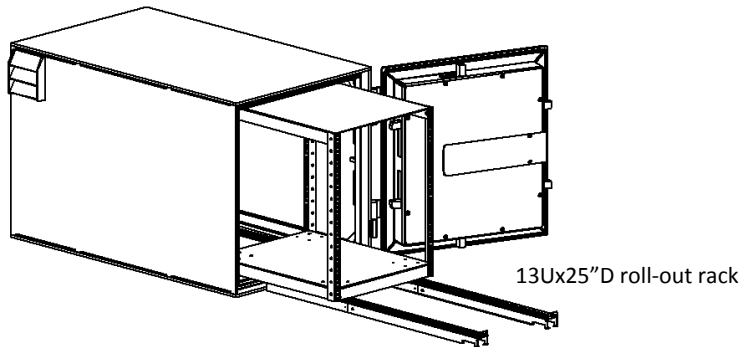

TSM281WD

IPS Security Container

Product Data Sheet

TECHNICAL SPECIFICATIONS

| | |
|-----------------|--|
| Model | TSM281WD |
| Rec. Heat Load: | 300 – 1000 Watts |
| Rack: | 13Ux25"D roll-out rack, 500lb capacity |
| Weight: | 1145lbs |
| Dimensions: | 28.5"H x 27"W x 45"D* add 2.75" to width for vents add 4.6" to depth for handle & cable exit *(Custom Depths Available) |
| Door Opening: | 25.75"H x 24.25"W |
| Internal Space: | 27.75"H x 26.25"W x 34.75"D |
| Power: | 115VAC, 50/60Hz, 1.0A (cooling fans) |
| Noise Levels: | 12dBA at 75°F up to 42dBA at 95°F |
| Cable Count: | Up to 35 (Cat5) incoming "Black" Up to 75 (Cat5) outgoing "Red"** **(Optional Enlarged Cable Entry Available) |

GSA CLASS 5 FEDERAL SPECIFICATIONS:

PHYSICAL PROTECTION: Federal Specification AA-C-2786
20 man-hours against surreptitious entry
30 man-minutes against covert entry
10 man-minutes against forced entry

LOCK SPECIFICATION: Federal Specification FF-L-2740
Approved Locks: Kaba Mas X-10 and S&G 2740

FEATURES AT A GLANCE

- GSA approved alternative to CAA or facility build-out
- Highest level class 5 physical protection available
- 13Ux25"D roll-out rack with removable service tracks
- Ultra quiet temperature controlled cooling system
- Two feed-thru style cable entries for Red/Black separation
- Mounting bracket for optional PDS junction box
- 5-outlet power strip with 15ft cord included
- Flat bottom design reduces floor loading